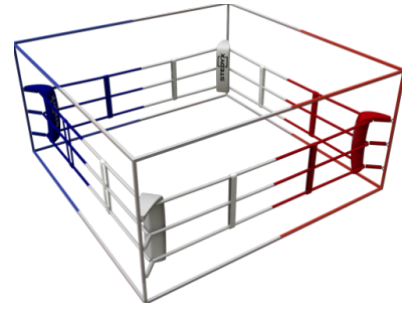

Mobile and lightweight boxing ring. Training boxing ring for permanent or temporary placement in your gym. You do not have to drill into the ground or wall. You just need to screw together the steel frame of the boxing ring and it is ready to be used. Put it on a Tatami or wooden floor. Due to its lightweight design, it can even be outside in the garden!

- Lightweight steel structure
- Easy to move
- Leatherette corners and ropes

Saves space:

If you have little space in your gym. The Boxing ring Economic is just the right thing for you, especially if you already have tatami mats in your gym. You can simply put this boxing ring on the tatami mats.

Mobility:

It is easy! Two people can quickly and easily move the boxing ring from one part of a room to another. You can bring the ring to an outdoor camp and put it in nature. No problem!

Custom design:

Because we are the manufacturer, we can offer you this boxing ring in more color variants. You can choose color combinations of the ropes, a color combination of the ring frame Do you want this kind of boxing

BASIC SPECIFICATION

SHIPPING DIMENSIONS

WARRANTY