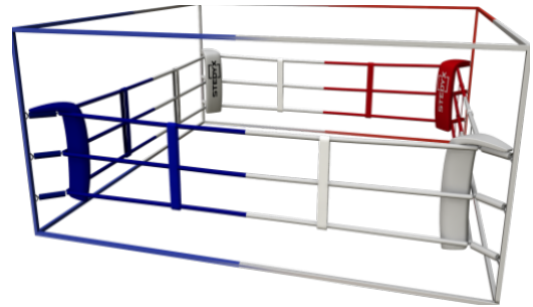

Mobile and lightweight boxing ring. Training boxing ring for permanent or temporary placement in your gym. You do not have to drill into the ground or wall. You just need to screw together the steel frame of the boxing ring and it is ready to be used. Put it on a Tatami or wooden floor. Due to its lightweight design, it can even be outside in the garden!

- Lightweight steel structure
- Easy to move
- Leatherette corners and ropes

Saves space:

If you have little space in your gym. The Boxing ring Economic is just the right thing for you, especially if you already have tatami mats in your gym. You can simply put this boxing ring on the tatami mats.

Mobility:

It is easy! Two people can quickly and easily move the boxing ring from one part of a room to another. You can bring the ring to an outdoor camp and put it in nature. No problem!

Custom design:

Because we are the manufacturer, we can offer you this boxing ring in more color variants. You can choose color combinations of the ropes, a color combination of the ring frame Do you want this kind of boxing

BASIC SPECIFICATION

SHIPPING DIMENSIONS

WARRANTY