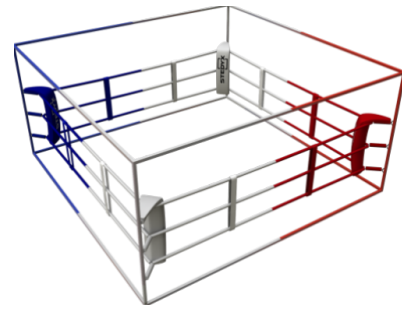

Mobile and lightweight boxing ring. Training boxing ring for permanent or temporary placement in your gym. You do not have to drill into the ground or wall. You just need to screw together the steel frame of the boxing ring and it is ready to be used. Put it on a Tatami or wooden floor. Due to its lightweight design, it can even be outside in the garden!

- Lightweight steel structure
- Easy to move
- Leatherette corners and ropes

Saves space:

If you have little space in your gym. The Boxing ring Economic is just the right thing for you, especially if you already have tatami mats in your gym. You can simply put this boxing ring on the tatami mats.

Mobility:

It is easy! Two people can quickly and easily move the boxing ring from one part of a room to another. You can bring the ring to an outdoor camp and put it in nature. No problem!

Custom design:

Because we are the manufacturer, we can offer you this boxing ring in more color variants. You can choose color combinations of the ropes, a color combination of the ring frame Do you want this kind of boxing

BASIC SPECIFICATION

SHIPPING DIMENSIONS

WARRANTY