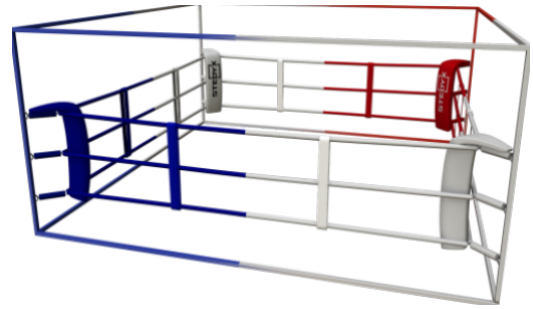

Mobile and lightweight boxing ring. Training boxing ring for permanent or temporary placement in your gym. You do not have to drill into the ground or wall. You just need to screw together the steel frame of the boxing ring and it is ready to be used. Put it on a Tatami or wooden floor. Due to its lightweight design, it can even be outside in the garden!

- Lightweight steel structure
- Easy to move
- Leatherette corners and ropes

Saves space:

If you have little space in your gym. The Boxing ring Economic is just the right thing for you, especially if you already have tatami mats in your gym. You can simply put this boxing ring on the tatami mats.

Mobility:

It is easy! Two people can quickly and easily move the boxing ring from one part of a room to another. You can bring the ring to an outdoor camp and put it in nature. No problem!

Custom design:

Because we are the manufacturer, we can offer you this boxing ring in more color variants. You can choose color combinations of the ropes, a color combination of the ring frame Do you want this kind of boxing

BASIC SPECIFICATION

SHIPPING DIMENSIONS

WARRANTY